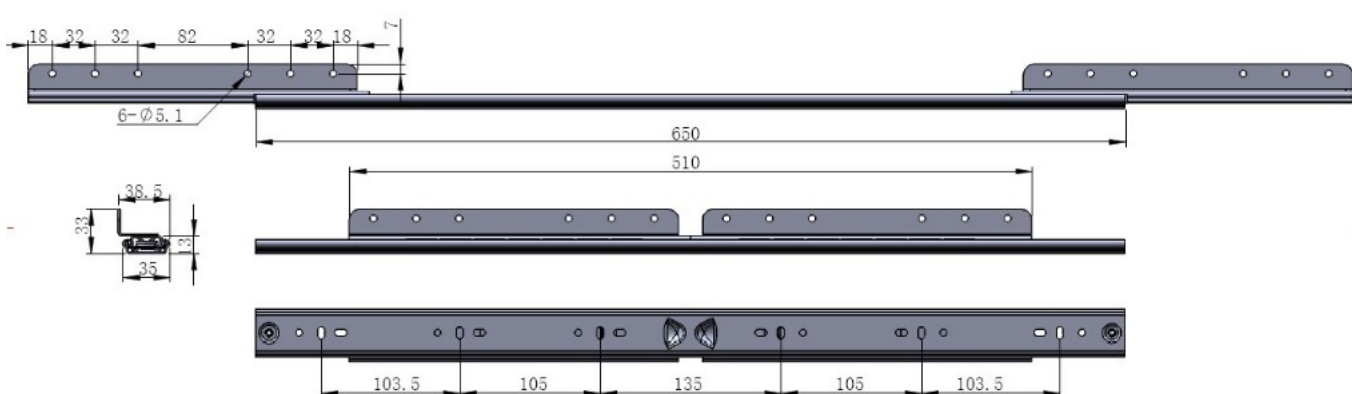

SISO A/S
Mileparken 11
DK-2740 Skovlunde
Denmark
VAT: DK 24786013

Phone +45 45 830 900
www.siso.dk
siso@siso.dk

Danske Bank
Nytorv Branch
Copenhagen
SWIFT: DABADKKK

Account no.
4180 3112 112936
IBAN Account
DK7230003112112936