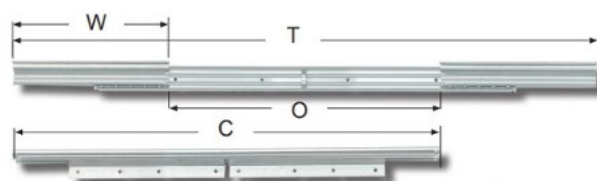

## Description:

Table Extension 9097-B, Opening 480mm, F/Sliding Top, BZP, Closed: 650mm, Wing Size:246mm, Total Length When Open:990mm, Load Capacity: 45 KG, Profile Height: 35mm, 1,5mm Steel

## Item number:

24.05.024-1

Units	Box	Carton	HS Code	Barcode
Pair	1	12	8302420090	
5704866088589				

Opening (O)	480	530	640
Closed Length (C)	650	700	800
Total Length (T)	990	1050	1250
Wing Size (W)	246	246	280
Slide Width (A)	32	32	32
Slide Height (B)	38	38	38
Wing Width (X)	21	21	21
Load Capacity	45 kg.	45 kg.	45 kg.
Item No.:	24.05.024	24.05.037	24.05.051