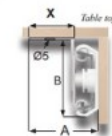

## Description:

Table Extension 9097-B, Opening 480mm, F/Sliding Top, BZP, Closed: 650mm, Wing Size:246mm, Total Length When Open:990mm, Load Capacity: 45 KG, Profile Height: 35mm, 1,5mm Steel

## Item number:

24.05.024-1

Units	Box	Carton	HS Code	Barcode
Pair	1	12	8302420090	
5704866088589				

Opening (O)	480	530	640
Closed Length (C)	650	700	800
Total Length (T)	990	1050	1250
Wing Size (W)	246	246	280
Slide Width (A)	32	32	32
Slide Height (B)	38	38	38
Wing Width (X)	21	21	21
Load Capacity	45 kg.	45 kg.	45 kg.
Item No.:	24.05.024	24.05.037	24.05.051